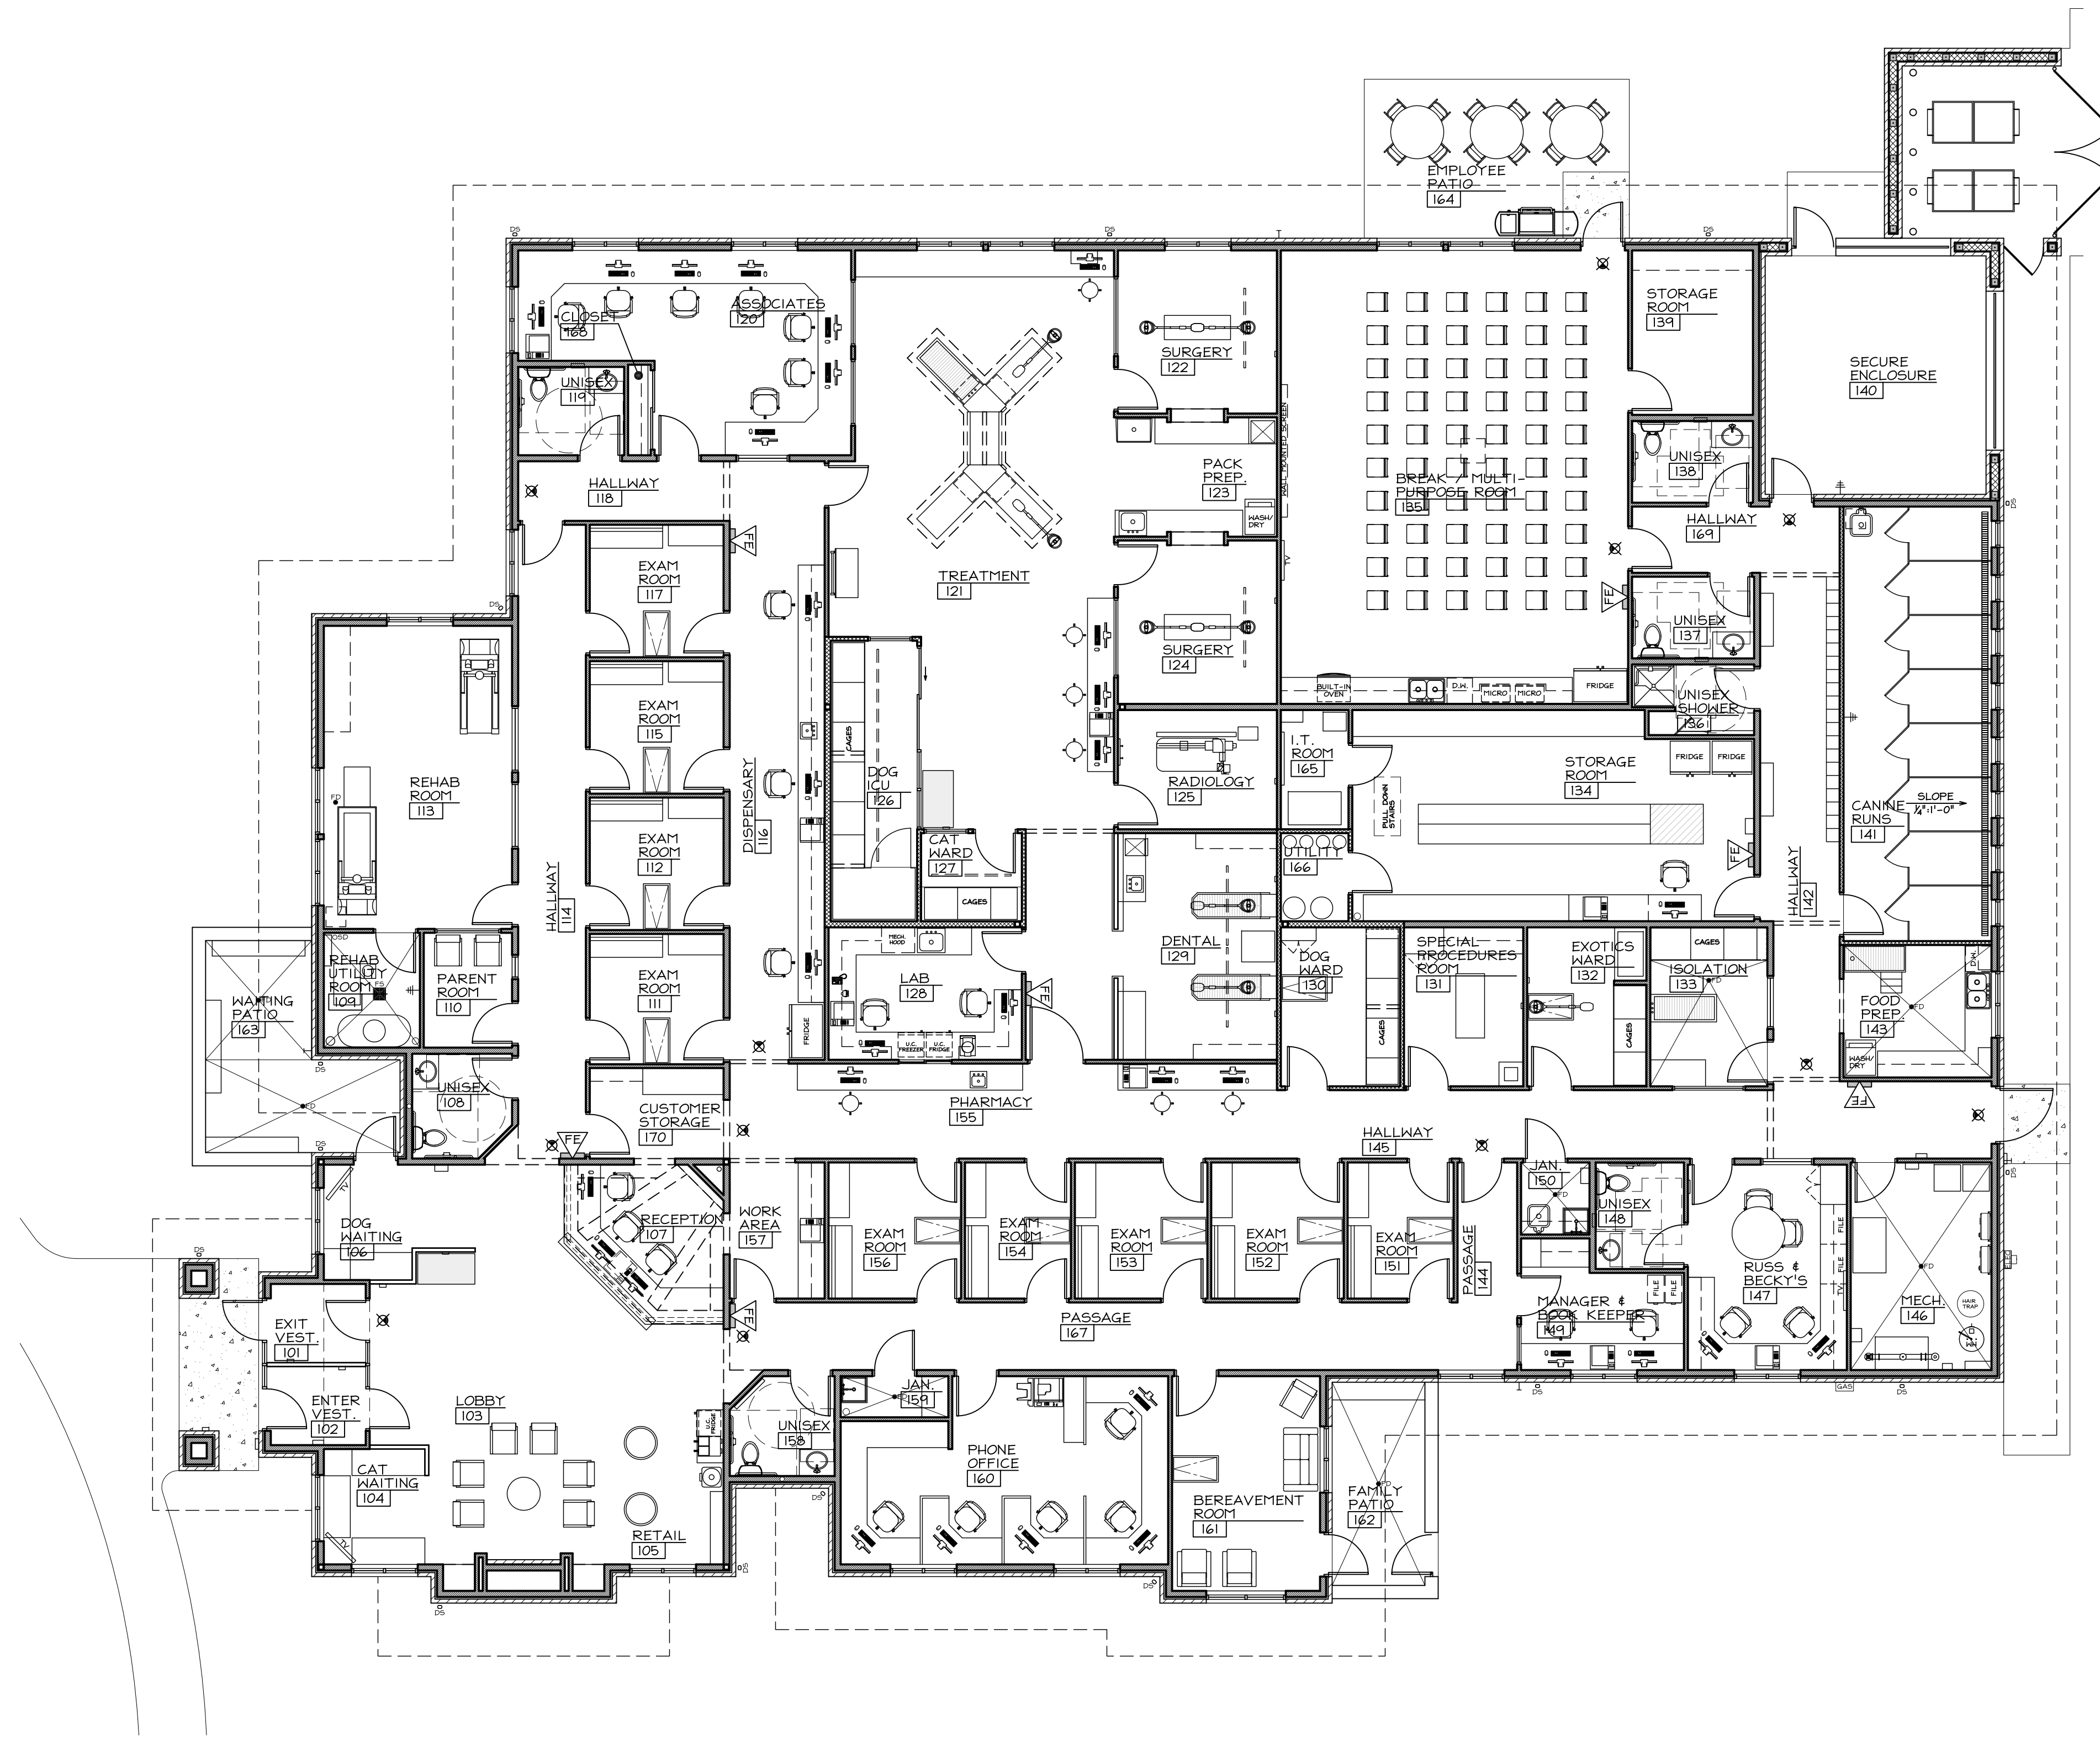

CLERESTORY PLAN
SCALE: 1/8" = 1'-0"

FLOOR PLAN

11,836 S.F.

SCALE: 1/8" = 1'-0"